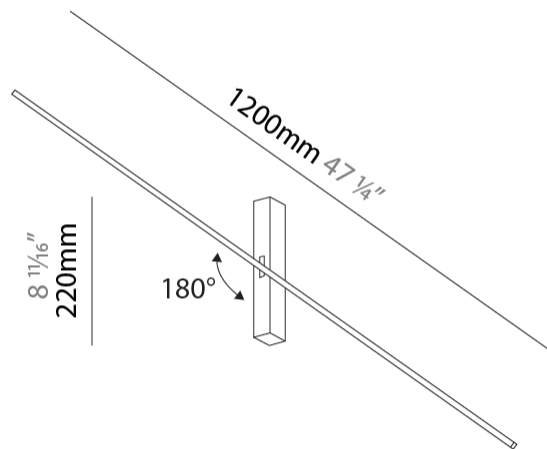

JUST BLACK LINE SURFACE

A33302-

base number LED
Dimming

1. To build a product code in our configurator select the specify button on the base model # product page
2. To build a manual product code on this datasheet choose from the options listed below in blue font and add the suffix to the base model #

GENERAL

Series: Just Black Line
Brand: Prolicht
Division: Architectural
Mounting Type: Surface
Mounting Location: Wall
Subcategory: Wall Effect

PHYSICAL

Shape: Rectangle
Length (mm): 1200
Length (in): 47 1/4
Width (mm): 30
Width (in): 1 3/16
Height (mm): 220
Height (in): 8 2/3
Light Distribution: Indirect
Fixture Finish: BLK
Fixture Material: Aluminum

ELECTRICAL

Lamp Type: LED (Zhaga Standard)
Input Wattage (W): 14.5
Total Output Wattage (W): 12.7
[Dimming: Non-Dimmable](#)
Driver Included: Yes
Driver Location: Integrated
Driver Type: Constant Current - Universal
Driver Class: Class 2
Input Voltage (V): 120 - 277
Constant Current (mA): 550
Upon Request: Tri-Mode Dimming

LED

Color Temperature (°K): 3000
Max. Delivered Lumen (lm): 736
CRI: >80 CRI
Lamp Life (hrs): 50000

OPTICAL

Beam Angle: 178
Adjustability: Fixed

RATINGS AND CERTIFICATIONS

Certified By: CSA Certified to UL and CSA Standards
IP rating: IP20

PROJECT
TYPE
SPECIFIER
QUANTITY
DATE